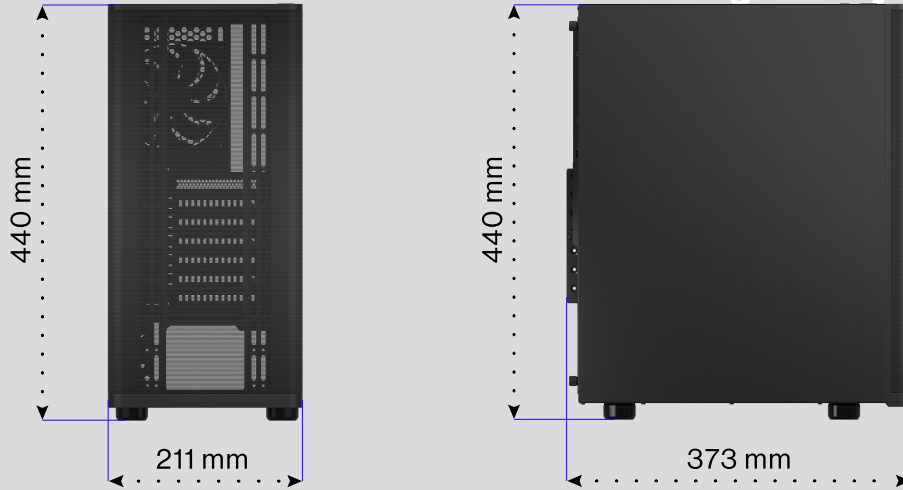

Ventum 200 Solid

PC CASE

Just in case

The black ENDORFY Ventum 200 Solid is your private safe for all the top-secret data. It's spacious, yet slender — measuring 373×440×211 mm. It can comfortably fit a full-sized ATX motherboard, up to three 2.5" disks (or 2× 2.5" and 1× 3.5", it's up to you), and as many as 7 (seven!) 120 mm fans.

Compact form factor

Shorter footprint that a regular tower saves valuable desk space.

Dual-chamber layout

Modern internal layout separates airflow zones and hides cables and storage from view.

3 storage mounts

Fit three drives, including one 3.5 inch HDD, in hidden mounts without blocking the airflow.

Logistics data

Launch date	2022-11-18 (Friday)	Dimensions and weight of retail package	440×211×373 mm / 4.2 kg
Product code	EY2A001	MSRP	47 EUR
EAN	5903018666204		

Technical specifications

Product code	EY2A001	Motherboard form factor	ATX / microATX / ITX
EAN	5903018666204	Video card clearance (GPU) [mm]	315
Product type	PC case	CPU cooler clearance [mm]	161
Dimensions [mm]	440×211×373	Power supply clearance [mm]	180